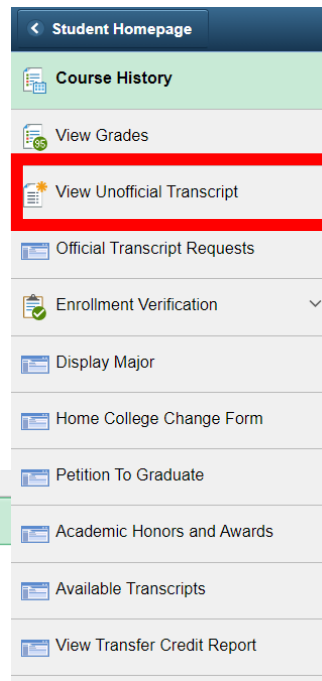

ELAC WSRC

WELCOME & SUPPORT RESOURCE CENTER

ELAC: Accessing Unofficial Transcripts

1. Sign into your student portal: <https://mycollege.laccd.edu>
2. Click on “Academic Records”

3. Select “View Unofficial Transcript”
4. For Report Type, select “Unofficial Transcript”