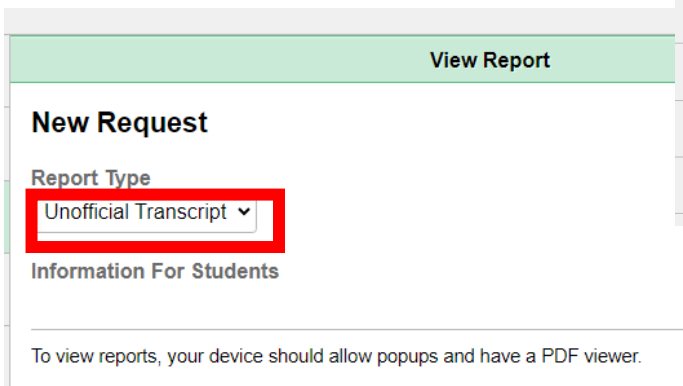

ELAC WSRC

WELCOME & SUPPORT RESOURCE CENTER

ELAC: Accessing Unofficial Transcripts

1. Sign into your student portal: <https://mycollege.laccd.edu>
2. Click on “Academic Records”

3. Select “View Unofficial Transcript”
4. For Report Type, select “Unofficial Transcript”